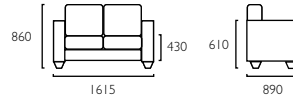

HAMILTON
FURNISHINGS

BELGIUM

Sofa 1 Seater
2300096/8661292

660

661

662

107

663

Sofa 2 Seater
2300097/8661293

660

661

662

107

663

Sofa 3 Seater
2300098/8661294

JAIRO

TV Cabinet 480 x 1885
3302124

TV Cabinet 480 x 1285
3302126

GORDON

Coffee Table 1000 x 1200
1329177

Coffee Table 750 x 1200
1329175

660

661

662

107

663