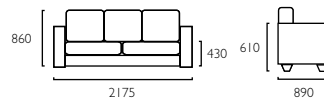

Sofa 3 Seater
2300098/8661294

JAIRO

TV Cabinet 480 x 1885
3302124

TV Cabinet 480 x 1285
3302126

GORDON

Coffee Table 1000 x 1200
1329177

Coffee Table 750 x 1200
1329175

BELGIUM